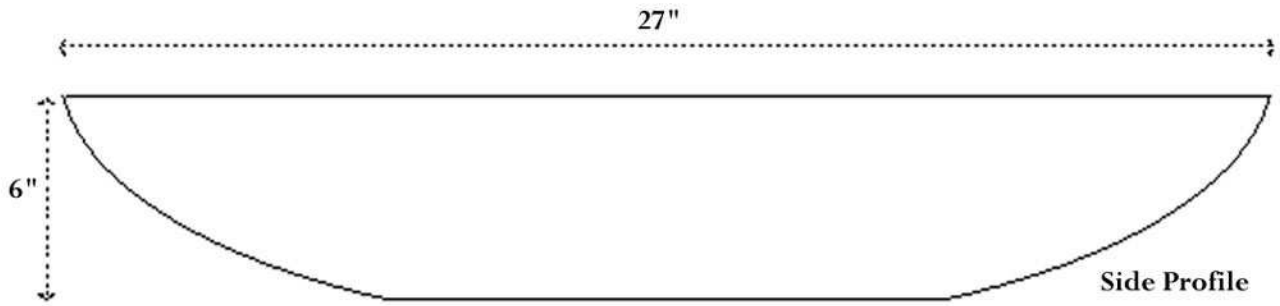

**Lithistone
Design**

Tall Round Vessel Sink

**Lithistone
Design**

Short Round Vessel Sink

**Lithistone
Design**

Oval Vessel Sink

**Lithistone
Design**

Large Farm Sink

Top

32"

Front Apron

**Lithistone
Design**

Single Master Integral Sink

Top

Side Profile

Single Dipping Trough

Top

Front Profile