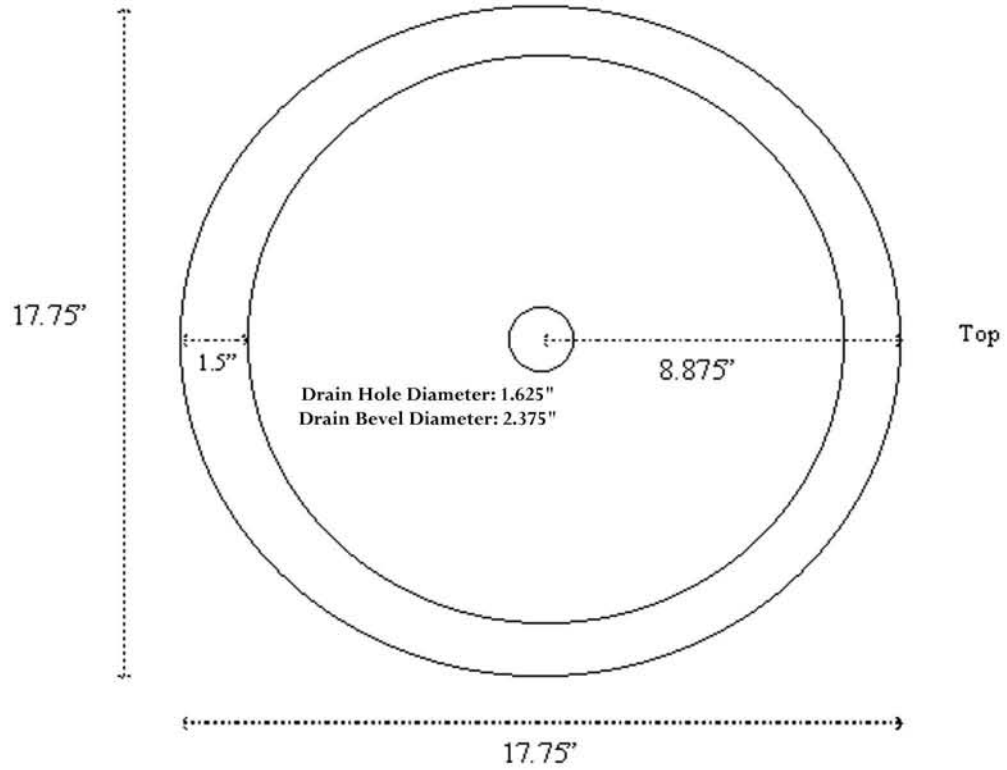

**Lithistone
Design**

Tall Round Vessel Sink

**Lithistone
Design**

Short Round Vessel Sink

**Lithistone
Design**

Oval Vessel Sink

**Lithistone
Design**

Large Farm Sink

Top

32"

Front Apron

**Lithistone
Design**

Single Master Integral Sink

Top

Side Profile

Single Dipping Trough

Top

Front Profile