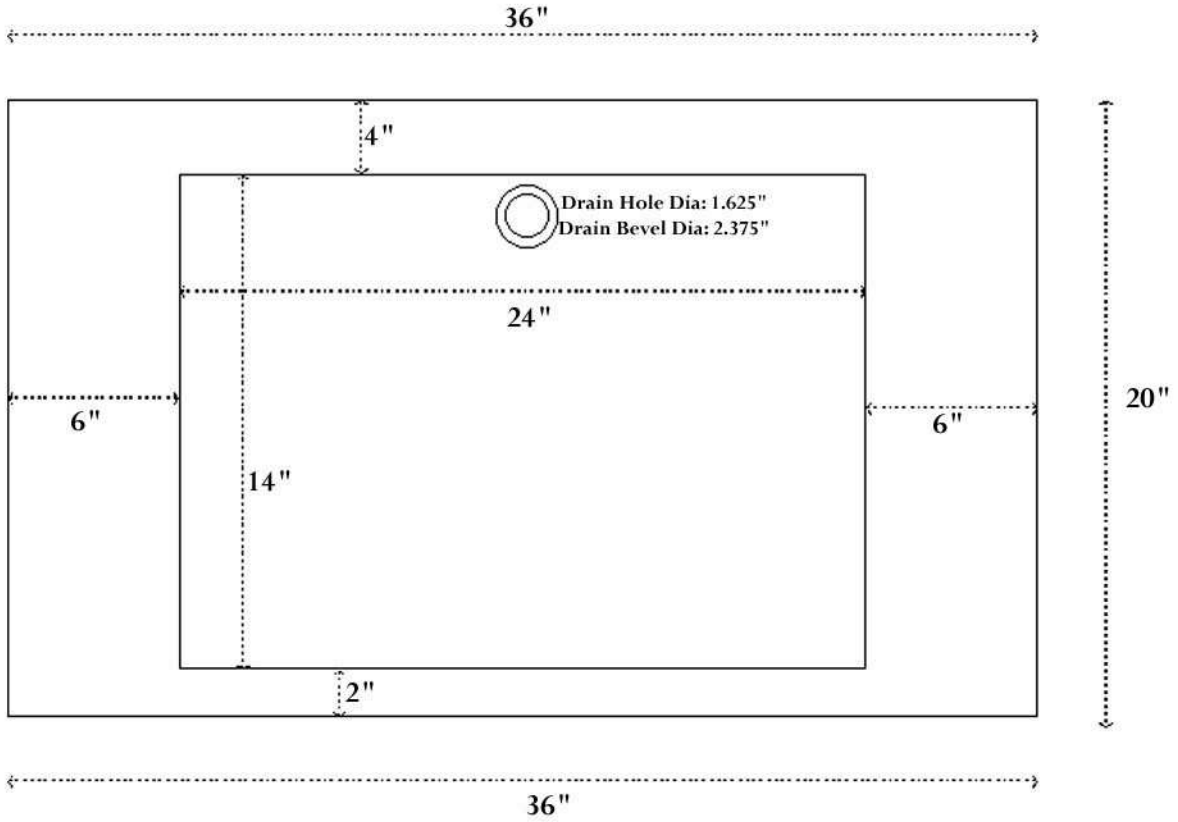

Top

32"

Front Apron

**Lithistone
Design**

Single Master Integral Sink

Top

Side Profile

Single Dipping Trough

Top

Front Profile