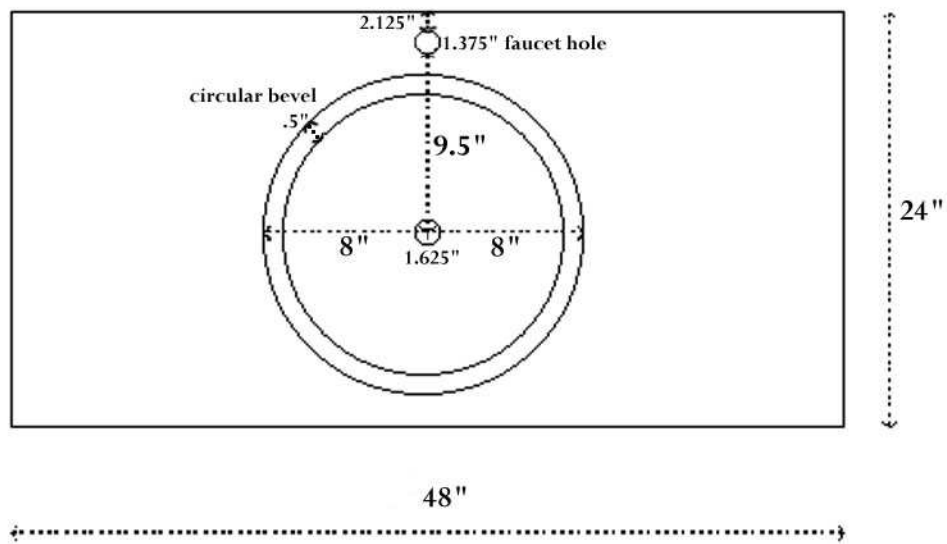

Top

32"

Front Apron

**Lithistone
Design**

Single Master Integral Sink

Top

Side Profile

Single Dipping Trough

Top

Front Profile