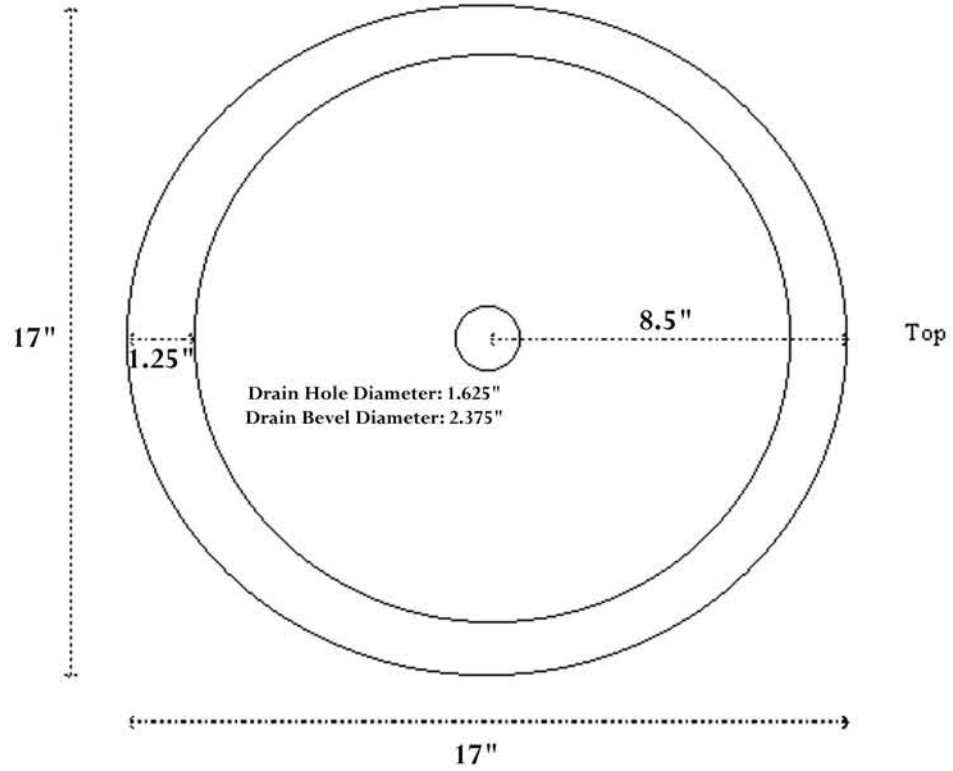

**Lithistone
Design**

Tall Round Vessel Sink

**Lithistone
Design**

Short Round Vessel Sink

**Lithistone
Design**

Oval Vessel Sink

**Lithistone
Design**

Large Farm Sink

Top

32"

Front Apron

**Lithistone
Design**

Single Master Integral Sink

Top

Side Profile

Single Dipping Trough

Top

Front Profile