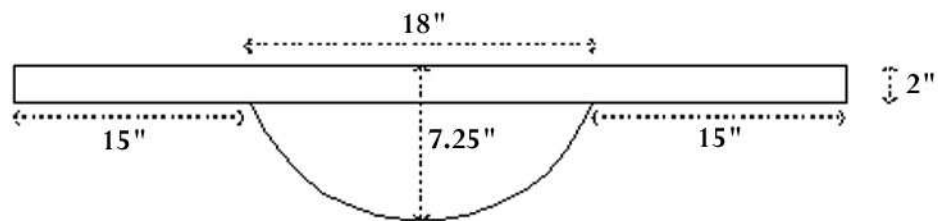

Top

32"

Front Apron

**Lithistone
Design**

Single Master Integral Sink

Top

Side Profile

Single Dipping Trough

Top

Front Profile