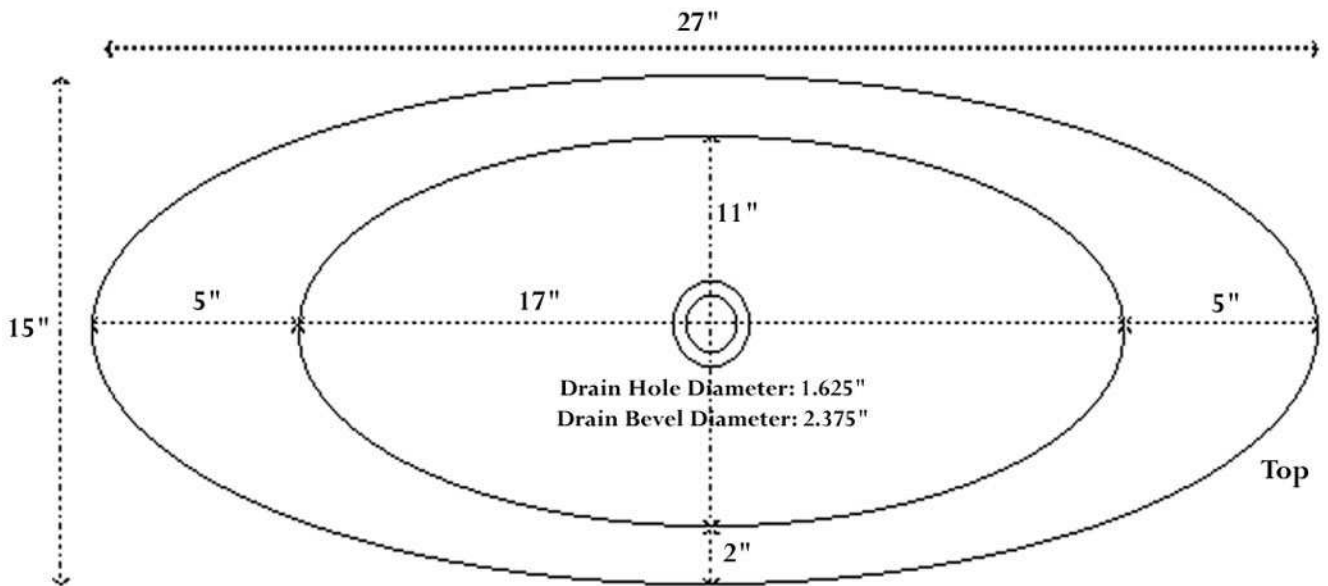

**Lithistone
Design**

Tall Round Vessel Sink

**Lithistone
Design**

Short Round Vessel Sink

**Lithistone
Design**

Oval Vessel Sink

**Lithistone
Design**

Large Farm Sink

Top

32"

Front Apron

**Lithistone
Design**

Single Master Integral Sink

Top

Side Profile

Single Dipping Trough

Top

Front Profile