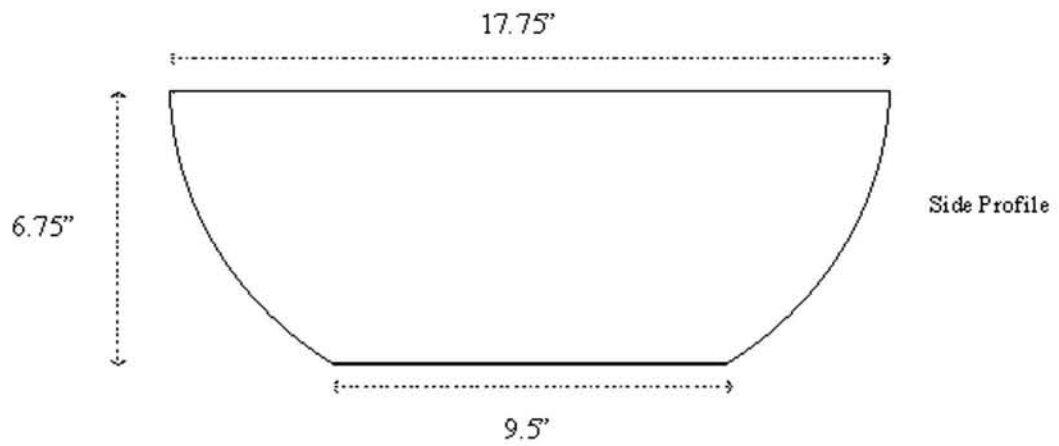

**Lithistone
Design**

Tall Round Vessel Sink

**Lithistone
Design**

Short Round Vessel Sink

**Lithistone
Design**

Oval Vessel Sink

**Lithistone
Design**

Large Farm Sink

Top

32"

Front Apron

**Lithistone
Design**

Single Master Integral Sink

Top

Side Profile

Single Dipping Trough

Top

Front Profile