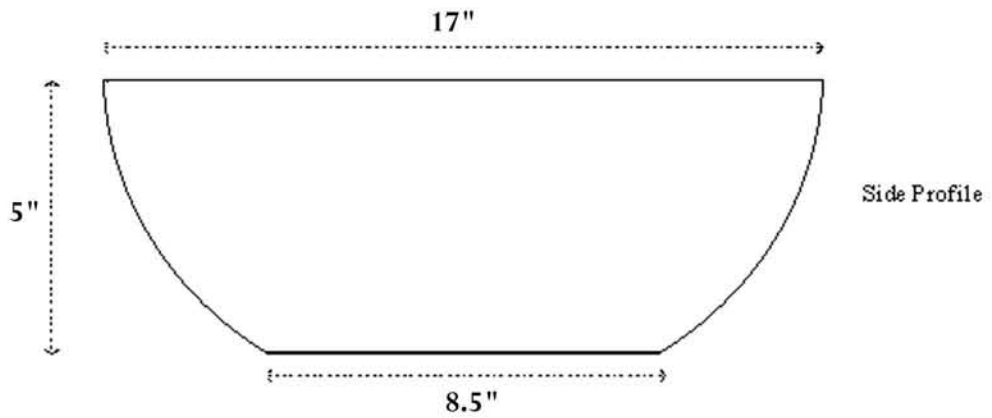

**Lithistone
Design**

Tall Round Vessel Sink

**Lithistone
Design**

Short Round Vessel Sink

**Lithistone
Design**

Oval Vessel Sink

**Lithistone
Design**

Large Farm Sink

Top

32"

Front Apron

**Lithistone
Design**

Single Master Integral Sink

Top

Side Profile

Single Dipping Trough

Top

Front Profile