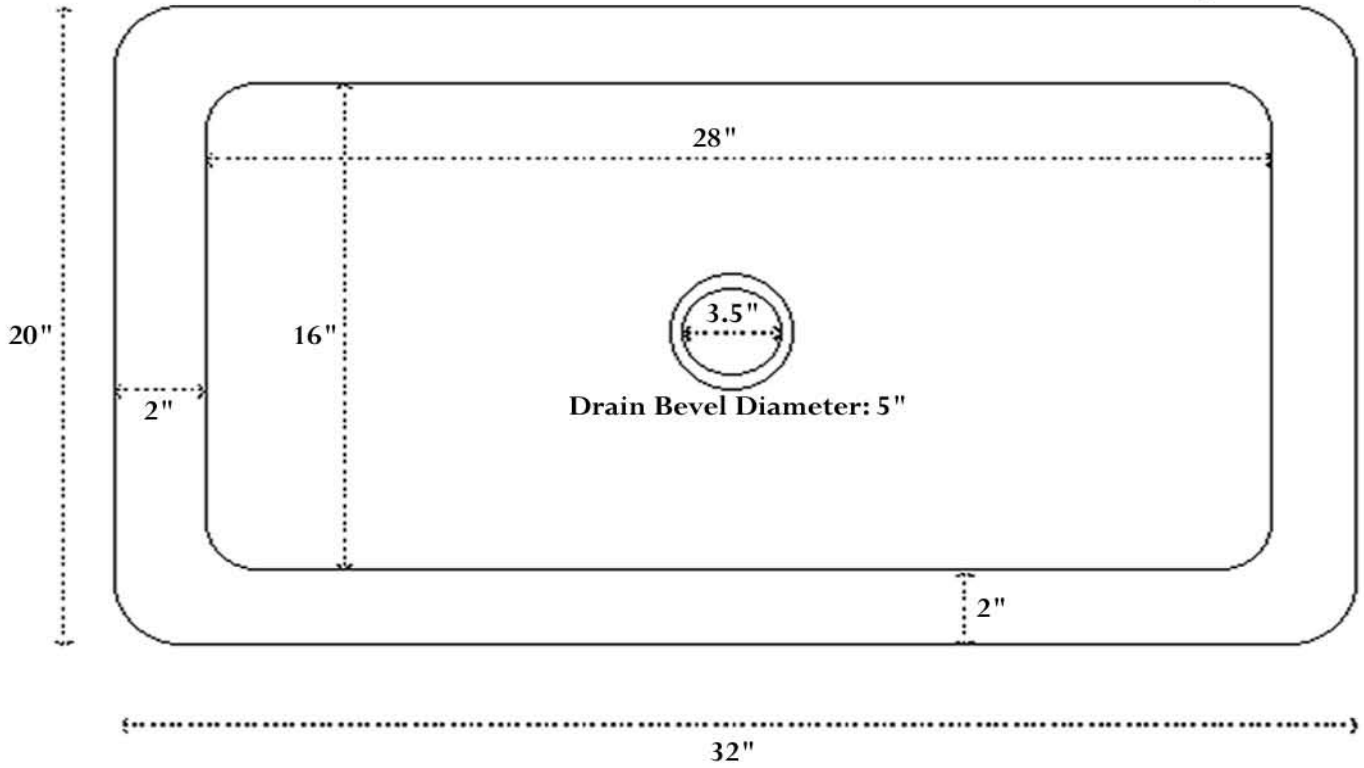

**Lithistone
Design**

Tall Round Vessel Sink

**Lithistone
Design**

Short Round Vessel Sink

**Lithistone
Design**

Oval Vessel Sink

**Lithistone
Design**

Large Farm Sink

Top

32"

Front Apron

**Lithistone
Design**

Single Master Integral Sink

Top

Side Profile

Single Dipping Trough

Top

Front Profile